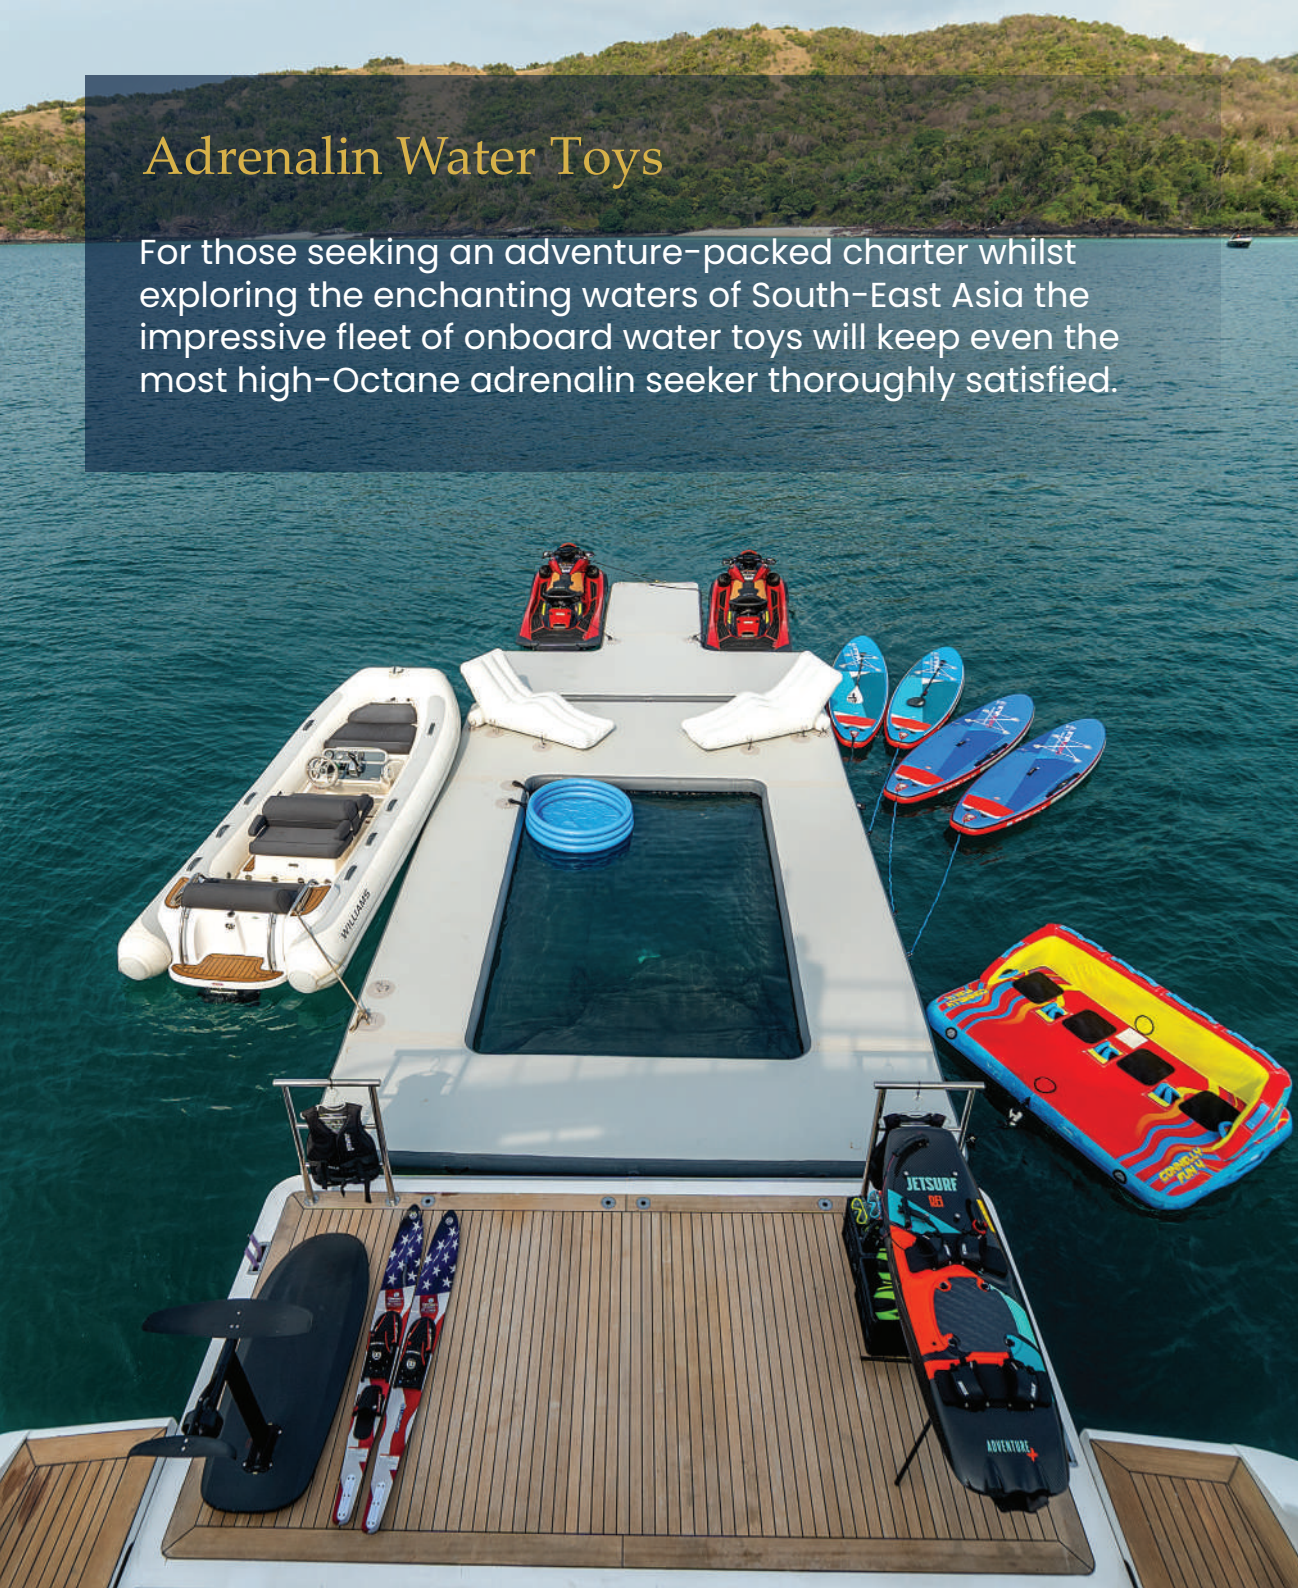

Adrenalin Water Toys

For those seeking an adventure-packed charter whilst exploring the enchanting waters of South-East Asia the impressive fleet of onboard water toys will keep even the most high-Octane adrenalin seeker thoroughly satisfied.